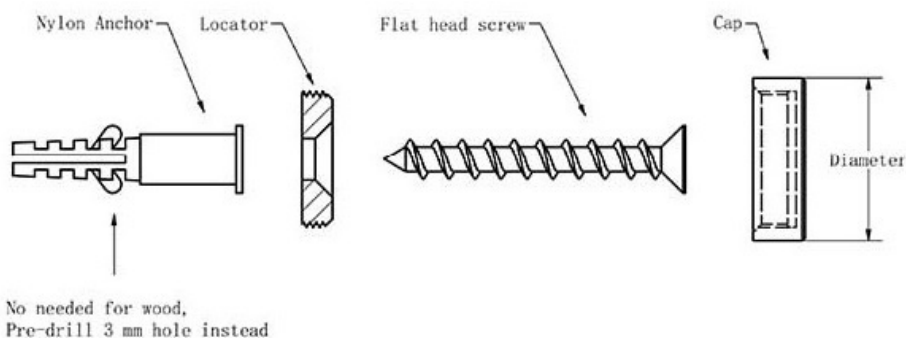

PRODUCT SHEET

Description:

Brass Mirror Cap ø15mm, SS-Look, W/Locator,Screw & Wall Plug

Item number:

22.05.131-0

Units	Box	Carton	HS Code	Barcode
Pcs.	4	100	8302420099	
				5704866513562

Diameter	Cap Thickness	Locator Size	Bottom Hole Size
15mm	6mm	D12*L3.5mm	5mm